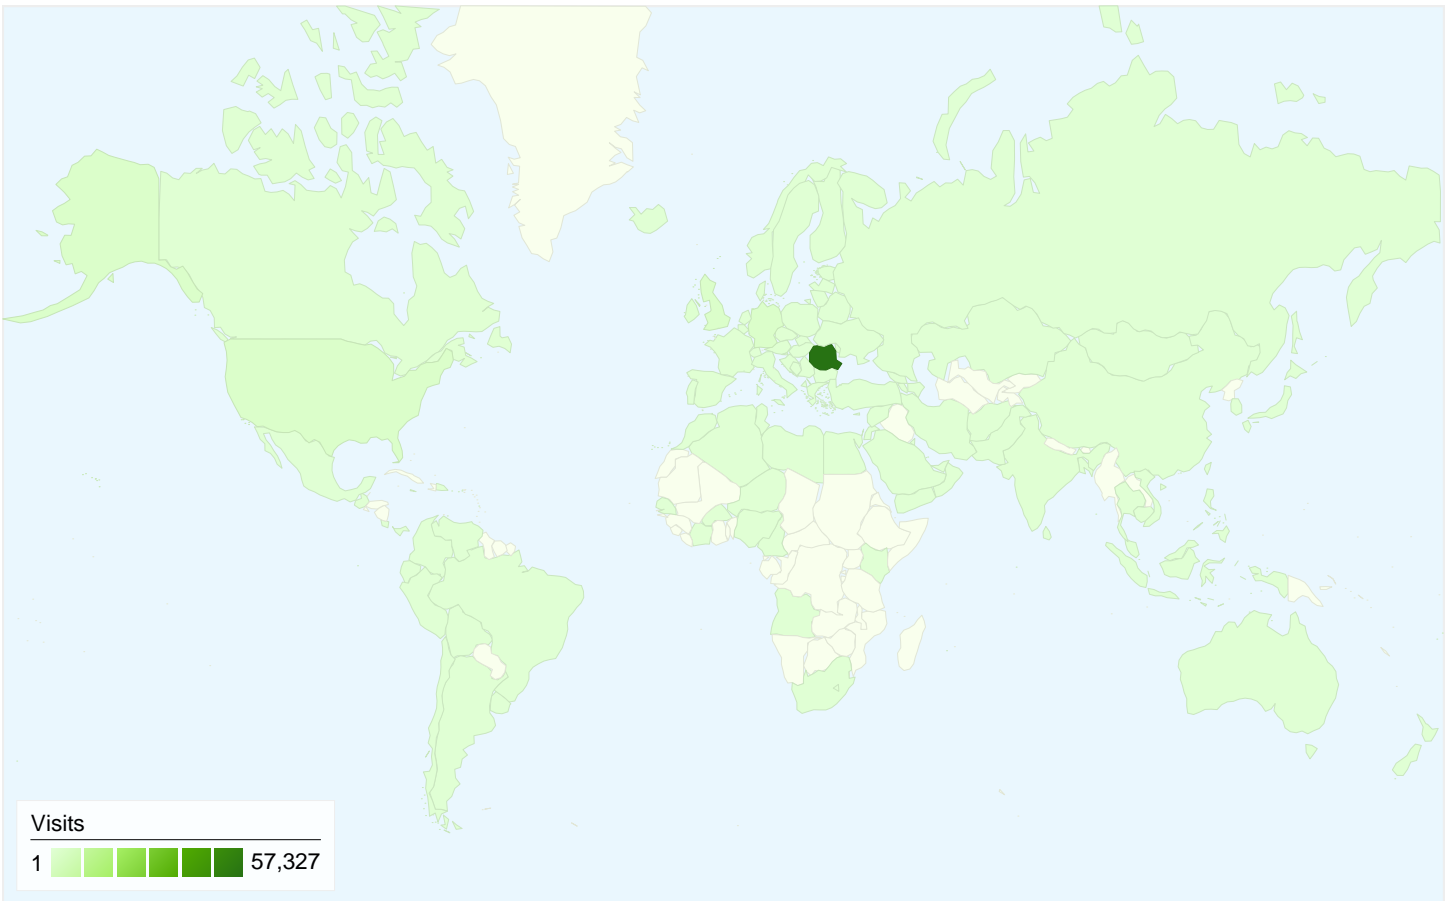

All traffic sources sent a total of 67,981 visits

-  19.63% Direct Traffic
-  14.54% Referring Sites
-  65.82% Search Engines

Top Traffic Sources

Sources	Visits	% visits	Keywords	Visits	% visits
google (organic)	43,206	63.56%	itboard.ro	905	2.02%
(direct) ((none))	13,344	19.63%	portal feaa	805	1.80%
live (organic)	1,054	1.55%	itboard	562	1.26%
ronua.ro (referral)	730	1.07%	andrei ungureanu itboard	423	0.95%
microsoft.com (referral)	687	1.01%	cursuri itil foundations	332	0.74%

Visitors completed 74,766 goal conversions

 **6,785** conversions, Goal 1: Forumuri

 **67,981** conversions, Goal 2: CyberHost

Goal Performance

Goal Conversion Rate

Goal Conversion Rate
109.98%

Total Goal Value

Total Goal Value
\$74,766.00

67,981 visits came from 117 countries/territories

Site Usage

Country/Territory	Visits	Pages/Visit	Avg. Time on Site	% New Visits	Bounce Rate
Visits 67,981 % of Site Total: 100.00%	Pages/Visit 3.80 Site Avg: 3.80 (0.00%)	Avg. Time on Site 00:03:03 Site Avg: 00:03:03 (0.00%)	% New Visits 56.82% Site Avg: 56.77% (0.09%)	Bounce Rate 48.79% Site Avg: 48.79% (0.00%)	
Romania	57,327	3.76	00:02:56	57.77%	49.51%
United States	1,831	3.57	00:03:59	62.37%	57.24%
Germany	1,742	5.19	00:03:58	23.77%	24.00%
United Kingdom	1,711	5.66	00:05:48	27.12%	22.27%
Ireland	736	6.47	00:08:26	10.05%	15.76%
Moldova	413	2.34	00:02:11	75.54%	65.38%
Austria	406	5.39	00:04:26	23.40%	20.94%
Italy	325	1.90	00:01:25	88.62%	76.92%
Canada	290	2.51	00:01:33	71.03%	58.62%
Spain	268	2.24	00:01:06	89.18%	68.28%