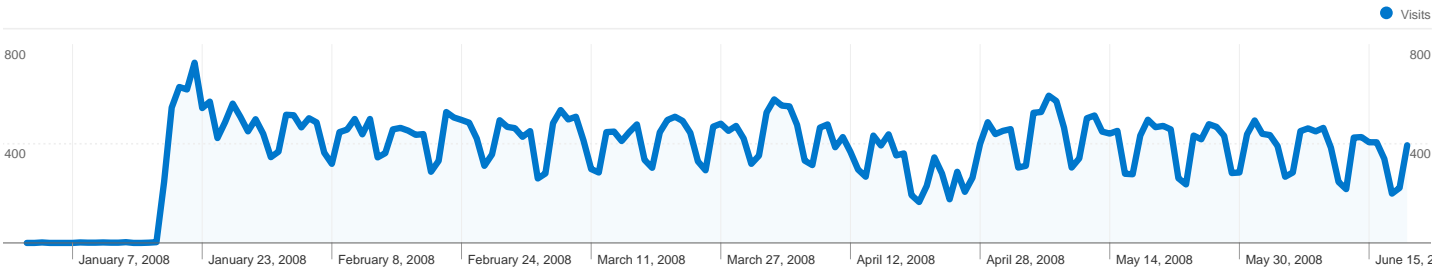

All traffic sources sent a total of 67,981 visits

- 19.63% Direct Traffic
- 14.54% Referring Sites
- 65.82% Search Engines