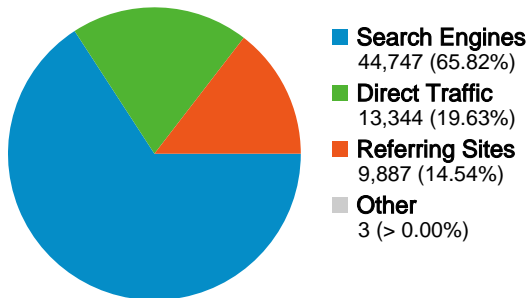

Traffic Sources Overview

Content Overview

Pages	Pageviews	% Pageviews
/	55,726	21.59%
/Default.aspx	28,666	11.11%
/forums/default.aspx	12,513	4.85%
/forums/thread/13098.aspx	7,775	3.01%
/blogs/default.aspx	6,805	2.64%