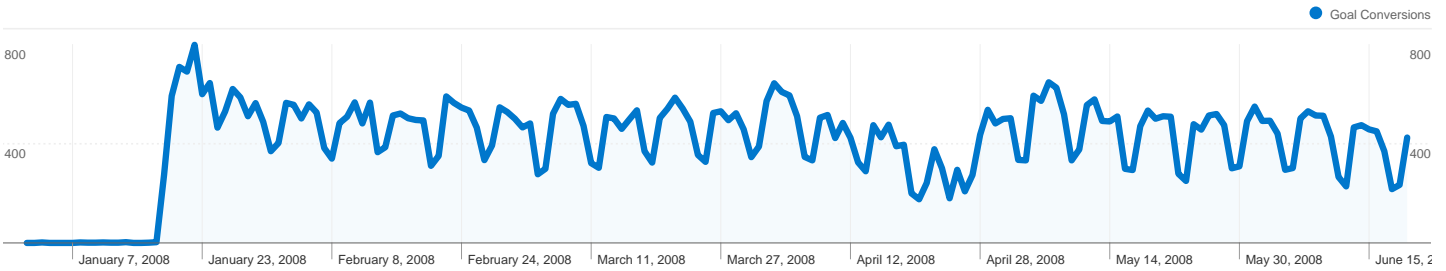

Visitors completed 74,766 goal conversions

6,785 conversions, Goal 1: Forumuri

67,981 conversions, Goal 2: CyberHost