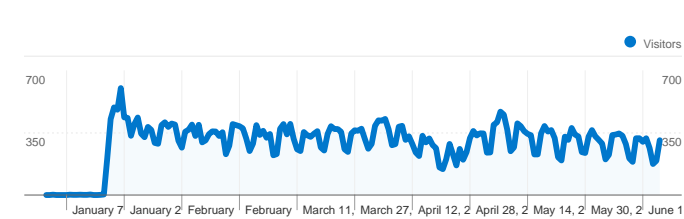

Site Usage

67,981 Visits

48.79% Bounce Rate

258,111 Pageviews

00:03:03 Avg. Time on Site

3.80 Pages/Visit

56.77% % New Visits

Visitors Overview

Goals Overview

Goal Conversions
74,766

38,960 people visited this site

 **67,981** Visits

 **38,960** Absolute Unique Visitors

 **258,111** Pageviews

 **3.80** Average Pageviews

 **00:03:03** Time on Site

Total Goal Value
\$74,766.00

67,981 visits came from 117 countries/territories

Site Usage

Country/Territory	Visits	Pages/Visit	Avg. Time on Site	% New Visits	Bounce Rate
Visits 67,981 % of Site Total: 100.00%	Pages/Visit 3.80 Site Avg: 3.80 (0.00%)	Avg. Time on Site 00:03:03 Site Avg: 00:03:03 (0.00%)	% New Visits 56.82% Site Avg: 56.77% (0.09%)	Bounce Rate 48.79% Site Avg: 48.79% (0.00%)	
Romania	57,327	3.76	00:02:56	57.77%	49.51%
United States	1,831	3.57	00:03:59	62.37%	57.24%
Germany	1,742	5.19	00:03:58	23.77%	24.00%
United Kingdom	1,711	5.66	00:05:48	27.12%	22.27%
Ireland	736	6.47	00:08:26	10.05%	15.76%
Moldova	413	2.34	00:02:11	75.54%	65.38%
Austria	406	5.39	00:04:26	23.40%	20.94%
Italy	325	1.90	00:01:25	88.62%	76.92%
Canada	290	2.51	00:01:33	71.03%	58.62%
Spain	268	2.24	00:01:06	89.18%	68.28%

Pages on this site were viewed a total of 258,111 times

 258,111 Pageviews

 158,305 Unique Views

 48.79% Bounce Rate

Top Content

Pages	Pageviews	% Pageviews
/	55,726	21.59%
/Default.aspx	28,666	11.11%
/forums/default.aspx	12,513	4.85%
/forums/thread/13098.aspx	7,775	3.01%
/blogs/default.aspx	6,805	2.64%