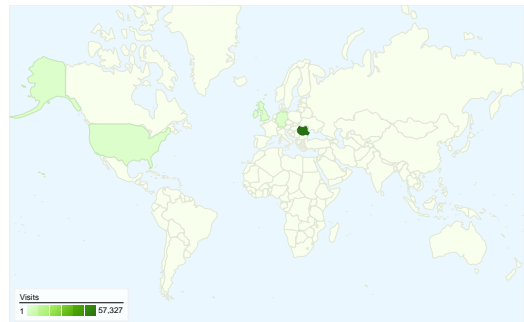

Site Usage

67,981 Visits

48.79% Bounce Rate

258,111 Pageviews

00:03:03 Avg. Time on Site

3.80 Pages/Visit

56.77% % New Visits

Visitors Overview

Visitors
38,960

Map Overlay world

Traffic Sources Overview

Content Overview

Pages	Pageviews	% Pageviews
/	55,726	21.59%
/Default.aspx	28,666	11.11%
/forums/default.aspx	12,513	4.85%
/forums/thread/13098.aspx	7,775	3.01%
/blogs/default.aspx	6,805	2.64%

All traffic sources sent a total of 67,981 visits

-  19.63% Direct Traffic
-  14.54% Referring Sites
-  65.82% Search Engines

Top Traffic Sources

Sources	Visits	% visits	Keywords	Visits	% visits
google (organic)	43,206	63.56%	itboard.ro	905	2.02%
(direct) ((none))	13,344	19.63%	portal feaa	805	1.80%
live (organic)	1,054	1.55%	itboard	562	1.26%
ronua.ro (referral)	730	1.07%	andrei ungureanu itboard	423	0.95%
microsoft.com (referral)	687	1.01%	cursuri itil foundations	332	0.74%

Total Goal Value
\$74,766.00

67,981 visits came from 117 countries/territories

Site Usage

Country/Territory	Visits	Pages/Visit	Avg. Time on Site	% New Visits	Bounce Rate
Visits 67,981 % of Site Total: 100.00%	Pages/Visit 3.80 Site Avg: 3.80 (0.00%)	Avg. Time on Site 00:03:03 Site Avg: 00:03:03 (0.00%)	% New Visits 56.82% Site Avg: 56.77% (0.09%)	Bounce Rate 48.79% Site Avg: 48.79% (0.00%)	
Romania	57,327	3.76	00:02:56	57.77%	49.51%
United States	1,831	3.57	00:03:59	62.37%	57.24%
Germany	1,742	5.19	00:03:58	23.77%	24.00%
United Kingdom	1,711	5.66	00:05:48	27.12%	22.27%
Ireland	736	6.47	00:08:26	10.05%	15.76%
Moldova	413	2.34	00:02:11	75.54%	65.38%
Austria	406	5.39	00:04:26	23.40%	20.94%
Italy	325	1.90	00:01:25	88.62%	76.92%
Canada	290	2.51	00:01:33	71.03%	58.62%
Spain	268	2.24	00:01:06	89.18%	68.28%