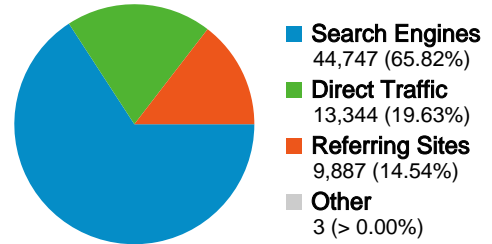

Goals Overview

Goal Conversions
74,766

38,960 people visited this site

 **67,981** Visits

 **38,960** Absolute Unique Visitors

 **258,111** Pageviews

 **3.80** Average Pageviews

 **00:03:03** Time on Site

 **48.79%** Bounce Rate

 **56.83%** New Visits

Technical Profile

Browser	Visits	% visits	Connection Speed	Visits	% visits
Internet Explorer	41,099	60.46%	Unknown	49,479	72.78%
Firefox	23,772	34.97%	Cable	7,522	11.06%
Opera	2,441	3.59%	T1	4,608	6.78%
Safari	375	0.55%	Dialup	3,920	5.77%
Mozilla	147	0.22%	DSL	2,392	3.52%

All traffic sources sent a total of 67,981 visits

-  19.63% Direct Traffic
-  14.54% Referring Sites
-  65.82% Search Engines

Top Traffic Sources

Sources	Visits	% visits	Keywords	Visits	% visits
google (organic)	43,206	63.56%	itboard.ro	905	2.02%
(direct) ((none))	13,344	19.63%	portal feaa	805	1.80%
live (organic)	1,054	1.55%	itboard	562	1.26%
ronua.ro (referral)	730	1.07%	andrei ungureanu itboard	423	0.95%
microsoft.com (referral)	687	1.01%	cursuri itil foundations	332	0.74%

Total Goal Value
\$74,766.00

67,981 visits came from 117 countries/territories

Site Usage

Country/Territory	Visits	Pages/Visit	Avg. Time on Site	% New Visits	Bounce Rate
Visits 67,981 % of Site Total: 100.00%	Pages/Visit 3.80 Site Avg: 3.80 (0.00%)	Avg. Time on Site 00:03:03 Site Avg: 00:03:03 (0.00%)	% New Visits 56.82% Site Avg: 56.77% (0.09%)	Bounce Rate 48.79% Site Avg: 48.79% (0.00%)	
Romania	57,327	3.76	00:02:56	57.77%	49.51%
United States	1,831	3.57	00:03:59	62.37%	57.24%
Germany	1,742	5.19	00:03:58	23.77%	24.00%
United Kingdom	1,711	5.66	00:05:48	27.12%	22.27%
Ireland	736	6.47	00:08:26	10.05%	15.76%
Moldova	413	2.34	00:02:11	75.54%	65.38%
Austria	406	5.39	00:04:26	23.40%	20.94%
Italy	325	1.90	00:01:25	88.62%	76.92%
Canada	290	2.51	00:01:33	71.03%	58.62%
Spain	268	2.24	00:01:06	89.18%	68.28%