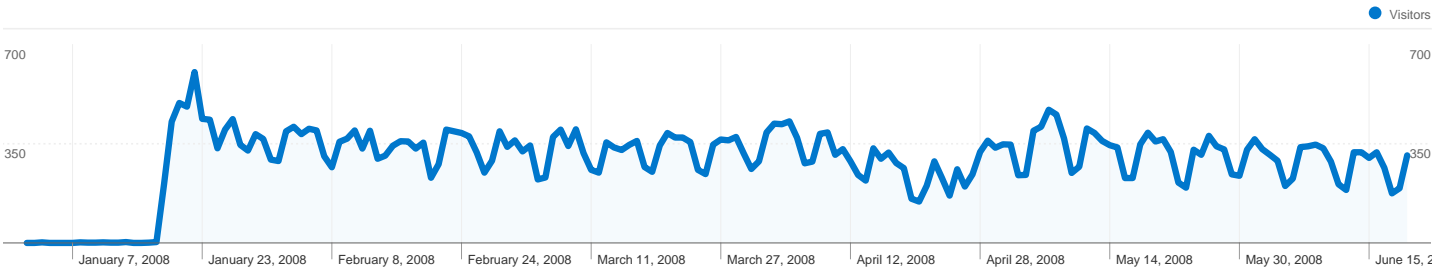

Site Usage

67,981 Visits

48.79% Bounce Rate

258,111 Pageviews

00:03:03 Avg. Time on Site

3.80 Pages/Visit

56.77% % New Visits

Visitors Overview

Goals Overview

Goal Conversions
74,766

38,960 people visited this site

 **67,981** Visits

 **38,960** Absolute Unique Visitors

 **258,111** Pageviews

 **3.80** Average Pageviews

 **00:03:03** Time on Site

Total Goal Value
\$74,766.00

67,981 visits came from 117 countries/territories

Site Usage

Country/Territory	Visits	Pages/Visit	Avg. Time on Site	% New Visits	Bounce Rate
Visits 67,981 % of Site Total: 100.00%	Pages/Visit 3.80 Site Avg: 3.80 (0.00%)	Avg. Time on Site 00:03:03 Site Avg: 00:03:03 (0.00%)	% New Visits 56.82% Site Avg: 56.77% (0.09%)	Bounce Rate 48.79% Site Avg: 48.79% (0.00%)	
Romania	57,327	3.76	00:02:56	57.77%	49.51%
United States	1,831	3.57	00:03:59	62.37%	57.24%
Germany	1,742	5.19	00:03:58	23.77%	24.00%
United Kingdom	1,711	5.66	00:05:48	27.12%	22.27%
Ireland	736	6.47	00:08:26	10.05%	15.76%
Moldova	413	2.34	00:02:11	75.54%	65.38%
Austria	406	5.39	00:04:26	23.40%	20.94%
Italy	325	1.90	00:01:25	88.62%	76.92%
Canada	290	2.51	00:01:33	71.03%	58.62%
Spain	268	2.24	00:01:06	89.18%	68.28%