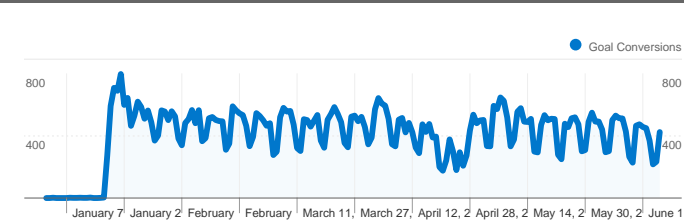

Site Usage

67,981 Visits

48.79% Bounce Rate

258,111 Pageviews

00:03:03 Avg. Time on Site

3.80 Pages/Visit

56.77% % New Visits

Visitors Overview

Visitors
38,960

Map Overlay world

Traffic Sources Overview

Content Overview

Pages	Pageviews	% Pageviews
/	55,726	21.59%
/Default.aspx	28,666	11.11%
/forums/default.aspx	12,513	4.85%
/forums/thread/13098.aspx	7,775	3.01%
/blogs/default.aspx	6,805	2.64%

Goals Overview

Goal Conversions
74,766

38,960 people visited this site

 **67,981** Visits

 **38,960** Absolute Unique Visitors

 **258,111** Pageviews

 **3.80** Average Pageviews

 **00:03:03** Time on Site

Total Goal Value
\$74,766.00

67,981 visits came from 117 countries/territories

Site Usage

Country/Territory	Visits	Pages/Visit	Avg. Time on Site	% New Visits	Bounce Rate
Visits 67,981 % of Site Total: 100.00%	Pages/Visit 3.80 Site Avg: 3.80 (0.00%)	Avg. Time on Site 00:03:03 Site Avg: 00:03:03 (0.00%)	% New Visits 56.82% Site Avg: 56.77% (0.09%)	Bounce Rate 48.79% Site Avg: 48.79% (0.00%)	
Romania	57,327	3.76	00:02:56	57.77%	49.51%
United States	1,831	3.57	00:03:59	62.37%	57.24%
Germany	1,742	5.19	00:03:58	23.77%	24.00%
United Kingdom	1,711	5.66	00:05:48	27.12%	22.27%
Ireland	736	6.47	00:08:26	10.05%	15.76%
Moldova	413	2.34	00:02:11	75.54%	65.38%
Austria	406	5.39	00:04:26	23.40%	20.94%
Italy	325	1.90	00:01:25	88.62%	76.92%
Canada	290	2.51	00:01:33	71.03%	58.62%
Spain	268	2.24	00:01:06	89.18%	68.28%