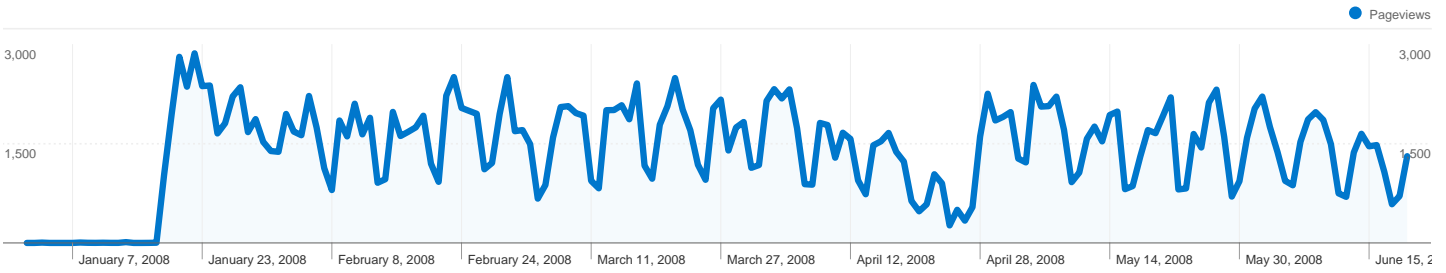

Visitors completed 74,766 goal conversions

 **6,785** conversions, Goal 1: Forumuri

 **67,981** conversions, Goal 2: CyberHost

Goal Performance

Goal Conversion Rate

Goal Conversion Rate
109.98%

Total Goal Value

Total Goal Value
\$74,766.00

67,981 visits came from 117 countries/territories

Site Usage

Country/Territory	Visits	Pages/Visit	Avg. Time on Site	% New Visits	Bounce Rate
Visits 67,981 % of Site Total: 100.00%	Pages/Visit 3.80 Site Avg: 3.80 (0.00%)	Avg. Time on Site 00:03:03 Site Avg: 00:03:03 (0.00%)	% New Visits 56.82% Site Avg: 56.77% (0.09%)	Bounce Rate 48.79% Site Avg: 48.79% (0.00%)	
Romania	57,327	3.76	00:02:56	57.77%	49.51%
United States	1,831	3.57	00:03:59	62.37%	57.24%
Germany	1,742	5.19	00:03:58	23.77%	24.00%
United Kingdom	1,711	5.66	00:05:48	27.12%	22.27%
Ireland	736	6.47	00:08:26	10.05%	15.76%
Moldova	413	2.34	00:02:11	75.54%	65.38%
Austria	406	5.39	00:04:26	23.40%	20.94%
Italy	325	1.90	00:01:25	88.62%	76.92%
Canada	290	2.51	00:01:33	71.03%	58.62%
Spain	268	2.24	00:01:06	89.18%	68.28%